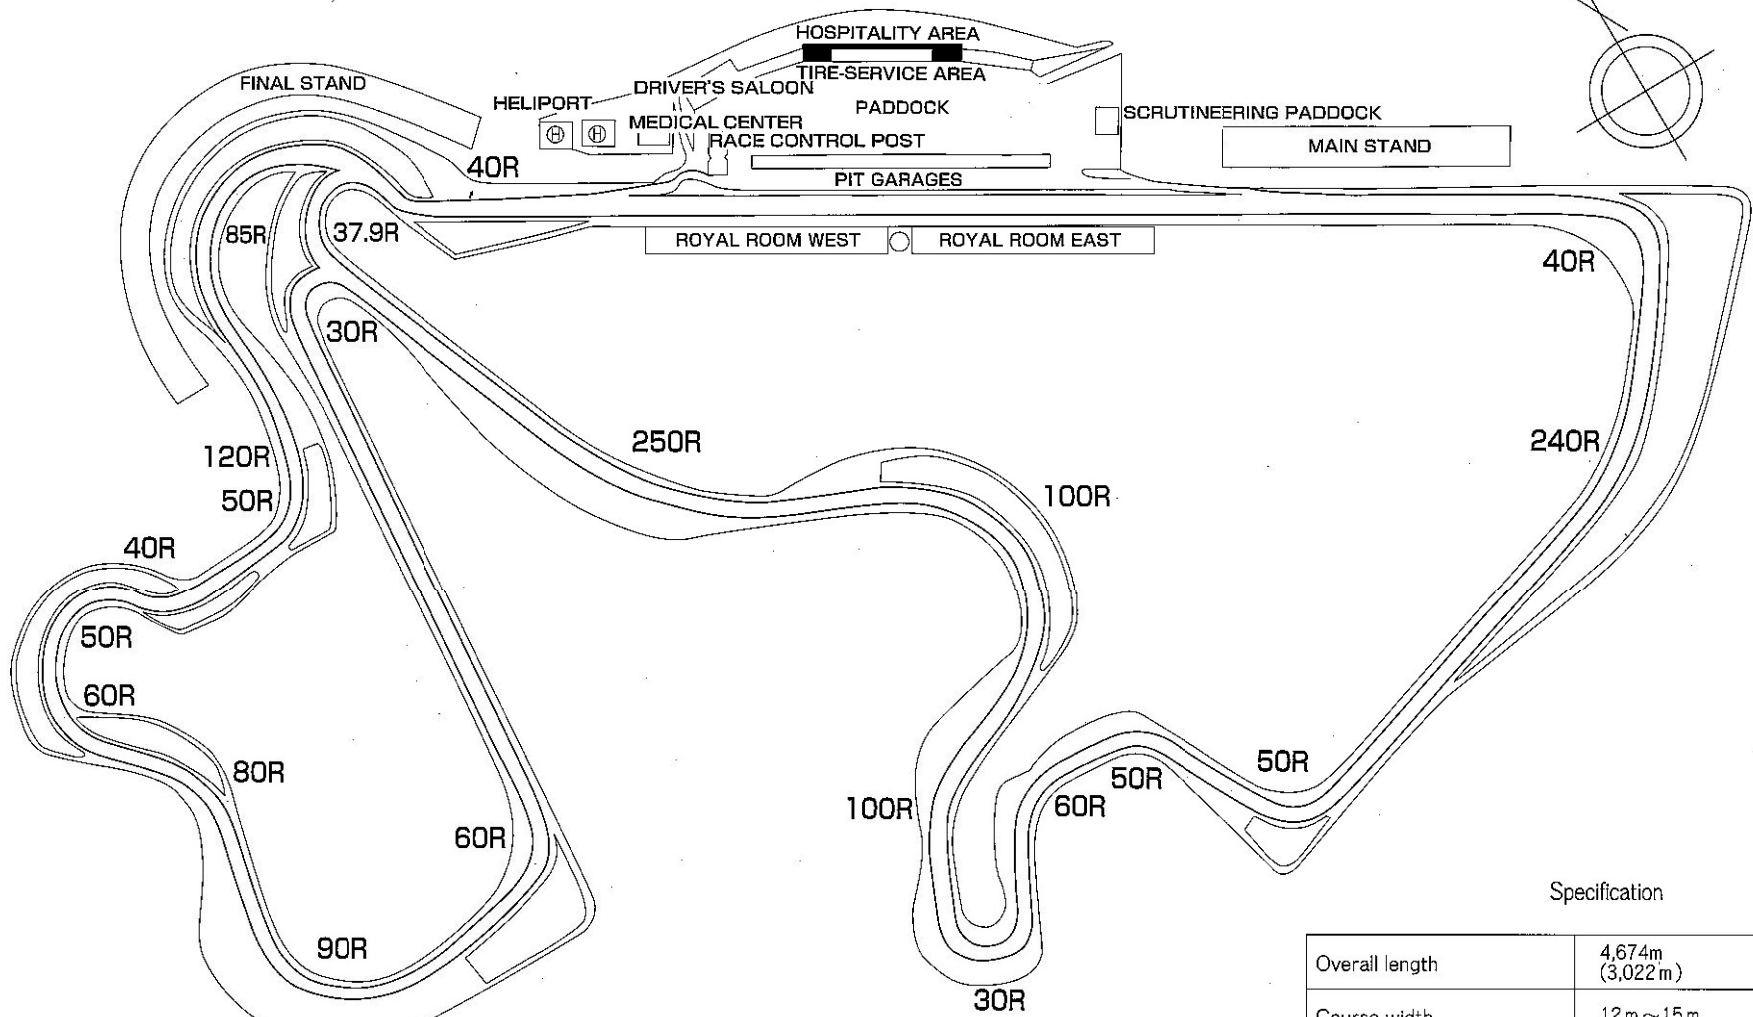

AUTOSPOLE

INTERNATIONAL RACING COURSE

Specification

Overall length	4,674m (3,022 m)
Course width	12 m ~ 15 m
Longest stretch	902 m
Max. profile gradient	UP 7.2% DOWN 10%
Max. cross-section gradient	3 %
Max. altitude difference	52m